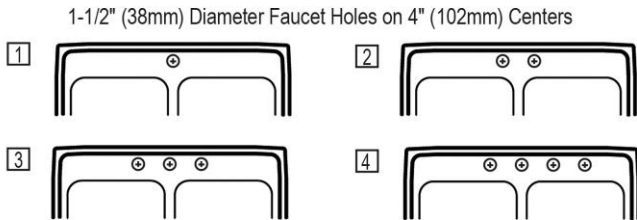

PRODUCT SPECIFICATIONS

Elkay Celebrity Stainless Steel 43" x 22" x 7-1/8", Equal Double Bowl Drop-in Sink. Sink is manufactured from 20 gauge 304 Stainless Steel with a Brushed Satin finish, Center drain placement, and Bottom only pads.

Installation Type:	Drop-in
Material:	304 Stainless Steel
Finish:	Brushed Satin
Gauge:	20
Sound Deadening:	Bottom only pads
Number of Bowls:	2
Sink Dimensions:	43" x 22" x 7-1/8"
Bowl 1 Dimensions:	19" x 16" x 7"
Bowl 2 Dimensions:	19" x 16" x 7"
Drain Size:	3-1/2" (89mm)
Drain Location:	Center
Minimum Cabinet Size:	48"
Mounting Hardware:	Part # 64090014 included for countertops up to 3/4" (19mm) thick
Template Included:	No
Cutout Template #:	1000001286

Template is available for download at elkay.com. CAD software will be required to open the template.

Cutout Dimensions for Drop-in Installation:

42-3/8" x 21-3/8" (1076mm x 543mm) with 1-1/2" (38mm) corner radius

Hole Drilling Configurations: