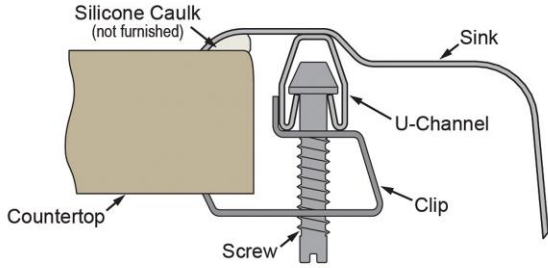

Installation Profile:

Optional Accessories		
CB1713	Elkay Hardwood 13-1/2" x 17" x 1" Cutting Board Spec Sheet (PDF)	
CBS1316	Elkay Hardwood 14-1/2" x 17" x 3/4" Cutting Board Spec Sheet (PDF)	
LK99	Elkay Deluxe 3-1/2" Drain Type 304 Stainless Steel Body Strainer Basket Rubber Seal and Tailpiece Spec Sheet (PDF)	
LKGT1041CR	Elkay Gourmet Single Hole Kitchen Faucet Pull-out Spray and Lever Handle with Hi and Mid-rise Base Options Chrome Spec Sheet (PDF)	
LKGT1041NK	Elkay Gourmet Single Hole Kitchen Faucet Pull-out Spray and Lever Handle with Hi and Mid-rise Base Options Brushed Nickel Spec Sheet (PDF)	
LKGT1041RB	Elkay Gourmet Single Hole Kitchen Faucet Pull-out Spray and Lever Handle with Hi and Mid-rise Base Options Oil Rubbed Bronze Spec Sheet (PDF)	
LKW RB1418SS	Elkay Stainless Steel 13" x 17" x 7" Rinsing Basket Spec Sheet (PDF)	

In keeping with our policy of continuing product improvement, Elkay reserves the right to change product specifications without notice. Please visit elkay.com for the most current version of Elkay product specification sheets. This specification describes an Elkay product with design, quality, and functional benefits to the user. When making a comparison of other producers' offerings, be certain these features are not overlooked.