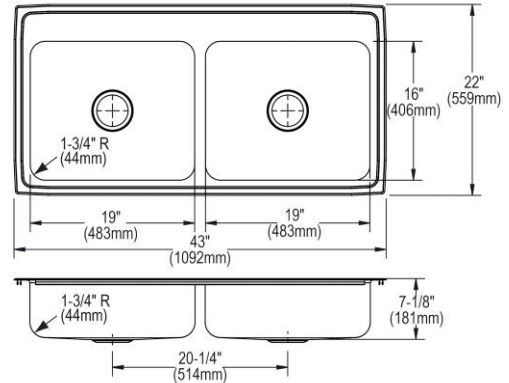

A Century of Tradition and Quality.

For more than 100 years, Elkay has been making innovative products and providing exceptional customer care. We take pride in offering plumbing products that make life easier, inspire change and leave the world a better place.

Product Compliance: ASME A112.19.3/CSA B45.4
Buy American Act

Sinks are listed by IAPMO® as meeting the applicable requirements of the Uniform Plumbing Code®, International Plumbing Code®, and National Plumbing Code of Canada.

[Clean and Care Manual (PDF)](#)
[Installation Instructions (PDF) - 100005236](#)
[Warranty (PDF)](#)